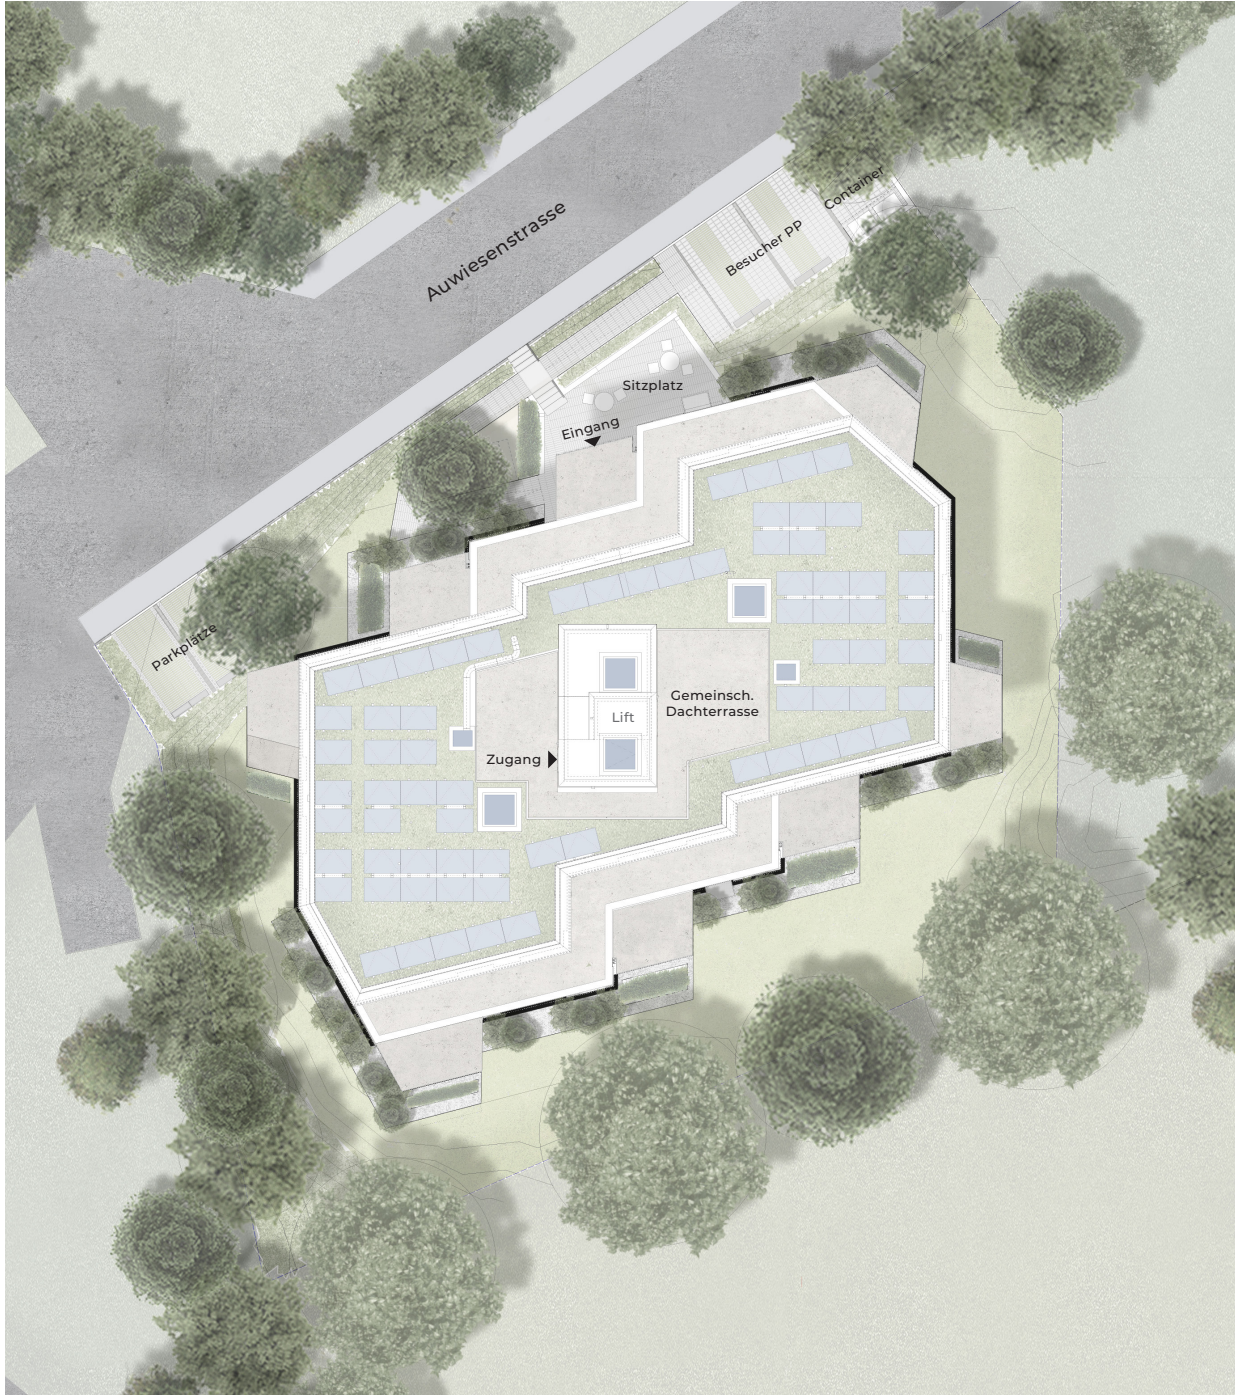

WHERE URBAN MEETS GREEN

Auwiesenstrasse 27, 8050 Zürich